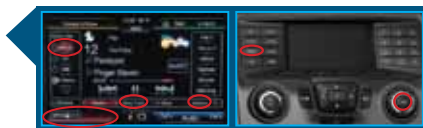

OPERATING SIRIUSXM TRAFFIC AND SIRIUSXM TRAVEL LINK† (IF EQUIPPED)

- **To use SiriusXM Traffic or Travel Link:** Press the "i" button either on the touch screen or the radio console. Then touch the **SIRIUS TRAVEL LINK** button on the Main Screen. You may also navigate to Travel Link via voice command (if equipped, refer to owners guide).
- **Main Screen:** From here you can access **SIRIUSXM TRAFFIC** and all of **TRAVEL LINK'S** features, including **FUEL PRICES, WEATHER, WEATHER MAP, MOVIE LISTINGS** and **SPORTS INFO** — just by touching the desired button

TIP In order to use SiriusXM Traffic or SiriusXM Travel Link in your MyTouch Radio, your vehicle must be equipped with navigation and your navigation SD card must be in the SD slot.

*Requires an active subscription to SiriusXM. Not all Ford or Lincoln vehicles are equipped with SiriusXM Travel Link/SiriusXM Traffic/SiriusXM Satellite Radio. Check with your dealership.
†Check your owners guide for complete operating instructions.